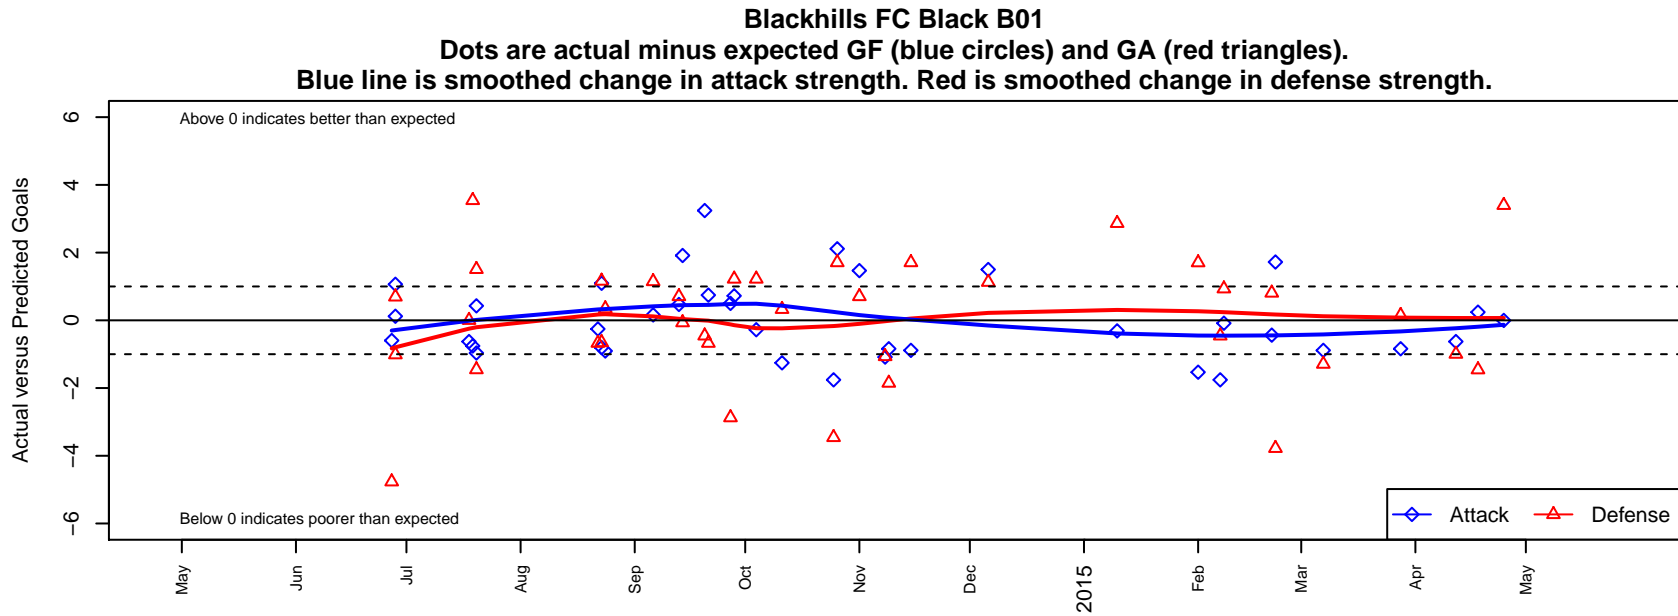

Blackhills FC Black B01

Blackhills FC
 Olympia, WA
 B01 total strength=855
 attack=1.62 defense=0.91
 fall league = RCL B01 Div 3
 spr league = Win RCL B01 Div 3

alt names used:
 Blackhills FC B 01 Black A
 BLACKHILLS FC B 01 BLACK (WA)
 Blackhills FC B 01 Black A
 BLACKHILLS FC B 01 BLACK (WA)
 Blackhills FC B 01 Black A
 Blackhills FC B 01 Black A

**attack and defense variance (black dot)
relative to other teams
and top 10 in region**

**attack and defense rating
relative to others at age
and all opponents in last 13 months**

Performance relative to 13 month average