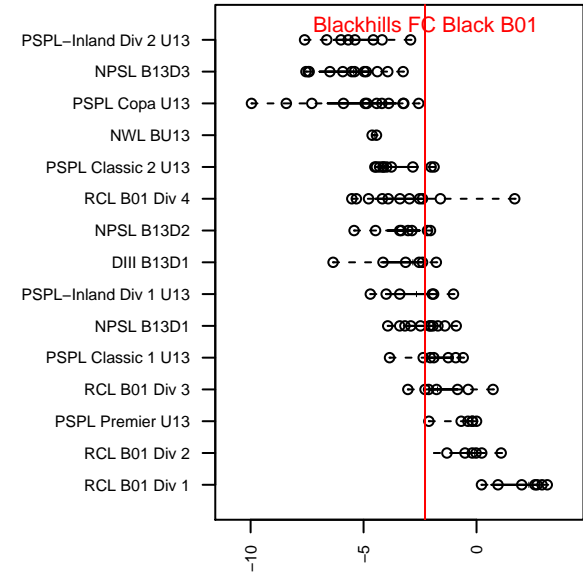

Blackhills FC Black B01

Blackhills FC
 Olympia, WA
 B01 total strength=855
 attack=1.62 defense=0.91
 fall league = RCL B01 Div 3
 spr league = Win RCL B01 Div 3

alt names used:
 Blackhills FC B 01 Black A
 BLACKHILLS FC B 01 BLACK (WA)
 Blackhills FC B 01 Black A
 BLACKHILLS FC B 01 BLACK (WA)
 Blackhills FC B 01 Black A
 Blackhills FC B 01 Black A

Venues played:
 2013 Challenge Cup B01 Division 1 – Challeng
 2014 Clash At the Border Gold/Silver/Bronze U
 2014 Nike Crossfire Challenge Silver U13
 2014 REDAPT Cup Gold U13
 2014 RCL B01 Div 3
 2014 Win RCL B01 Div 3
 2014 WYS Presidents Cup B01 Division 1

**attack and defense variance (black dot)
relative to other teams
and top 10 in region**

**attack and defense rating
relative to others at age
and all opponents in last 13 months**

Performance relative to 13 month average